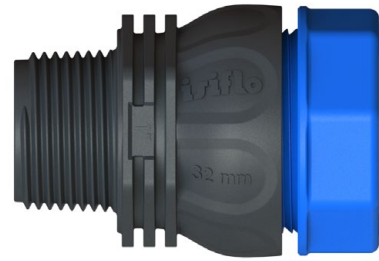

TYPE 100: STRAIGHT COUPLING

D x D	Item Number
20 x 20 mm	871002020
25 x 25 mm	871002525
32 x 32 mm	871003232
40 x 40 mm	871004040
50 x 50 mm	871005050
63 x 63 mm	871006363

TYPE 102: STRAIGHT REDUCER

D x D	Item Number
25 x 20 mm	871022520
32 x 25 mm	871023225
40 x 32 mm	871024032
50 x 40 mm	871025040
63 x 50 mm	871026350

D = Dimension (OD) in mm
 Di = Isifo's thread dimension
 R = Conical pipe thread acc. to ISO 7
 G = Cylindrical pipe thread acc. to ISO 228

TYPE 105/110/112: MALE COUPLING

D x R	Item Number
20 mm x ½"	871102020
25 mm x ¾"	871102525
25 mm x ½"	871102520
25 mm x 1"	871102532
32 mm x ¾"	871103225
32 mm x 1"	871103232
32 mm x 1 ¼"	871103240
40 mm x 1 ¼"	871104040
50 mm x 1 ½"	871105050
63 mm x 2"	871106363