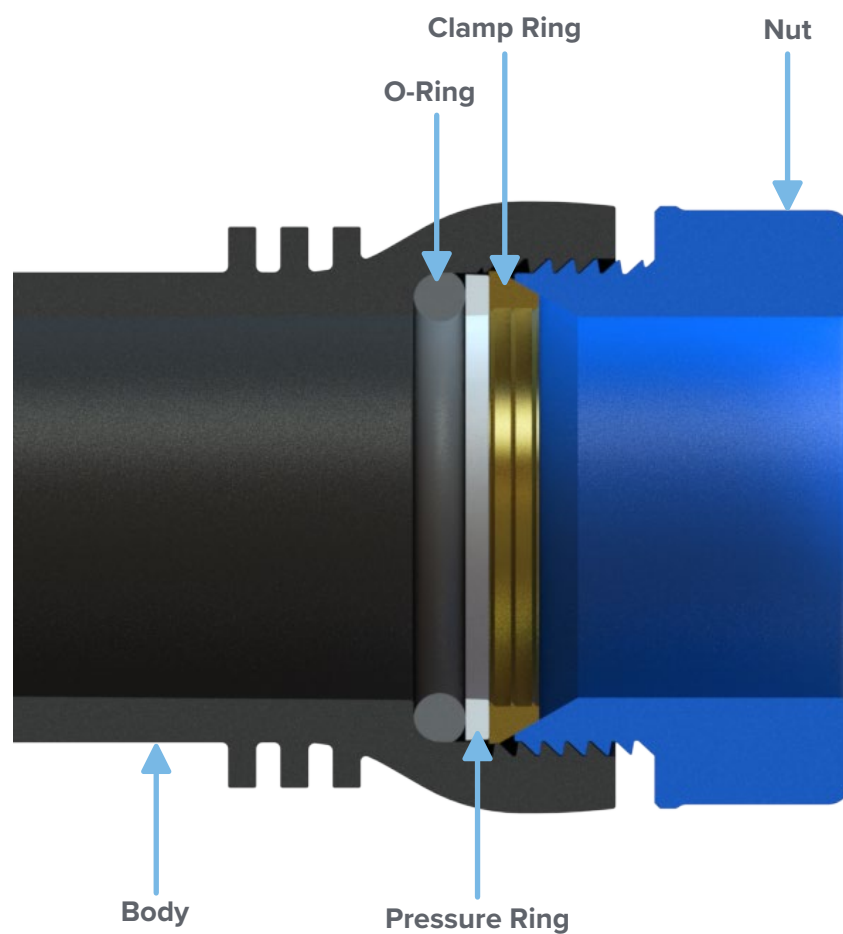

**THE COMPOSITE REVOLUTION.
STRONGER. GREENER. FOREVER.**

TECHNICAL INFORMATION

MATERIAL DESCRIPTION

BODY & NUT

Glass fibre reinforced Polyamide (PA 12)

O-RING

EPDM

PRESSURE RING

Composite

CLAMP RING

DZR Brass

AREA OF USE

DRINKING WATER

Operating pressure: Max 16 bar

Pipes: PEHD, PEHD according to EN-12201. PVC according to EN 1452.

PEX according to BRL-K17301.