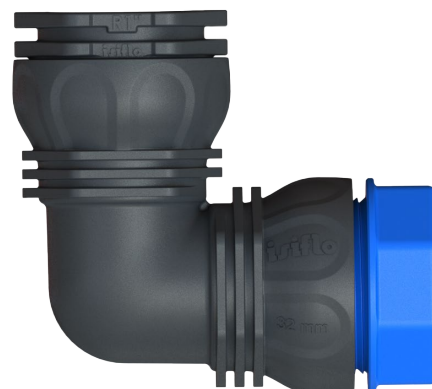

TYPE 122: FEMALE ELBOW 90°

D x R	Item Number
25 mm x ¾"	871222525
32 mm x 1"	871223232
40 mm x 1 ¼"	871224040
50 mm x 1 ½"	871225050
63 mm x 2"	871226363