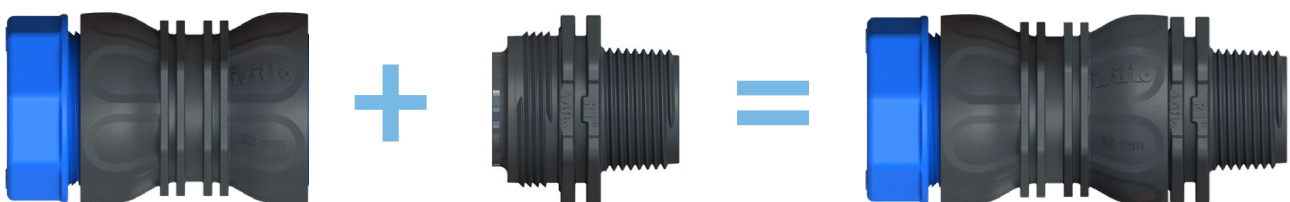

Di x R	Item Number
25 mm x ¾"	8212483
32 mm x 1"	8212484
40 mm x 1 ¼"	8212485
50 mm x 1 ½"	8212486
63 mm x 2"	8212487

BUILDING BRICK SYSTEM

ECO LINE ADAPTS TO YOUR NEEDS

Using the unique lego system, the Eco Line range lets you add **male and female threads and reducers** to any couplings.

This gives you the freedom and ease of use to handle a wide range of connections without the need of specialized couplings.

Start with a straight coupling, elbow or tee - and go anywhere!
Adaptors available for sizes Ø 25-63 mm.

STEP 1:

Remove Nut, Clamp ring and Pressure ring.

STEP 2:

Add adapter.

TYPE 100:
Straight Coupling

TYPE 147:
Male Adaptor

Straight Coupling
w/ Male Threads

WANT TO KNOW MORE ABOUT ISIFLO AND SUSTAINABILITY?