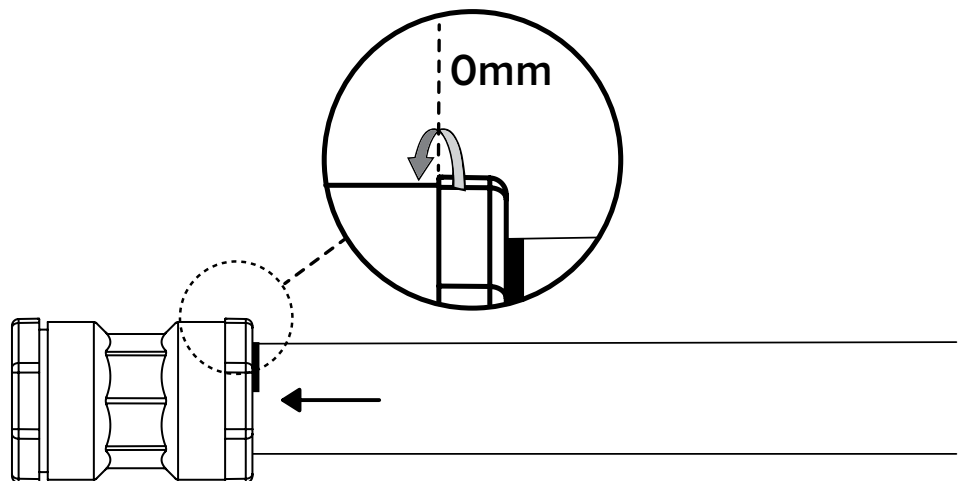

Support insert required for PEX and thin-walled PE pipes >SDR17

INSTALLATION INSTRUCTIONS

1

2

3

4

TYPE 101: REPAIR COUPLING

D x D	Item Number
20 x 20 mm	871012020
25 x 25 mm	8211013
32 x 32 mm	8211014
40 x 40 mm	8211015
50 x 50 mm	8211016
63 x 63 mm	8211017

D = Dimension (OD) in mm
 Di = Isifo's thread dimension
 R = Conical pipe thread acc. to ISO 7
 G = Cylindrical pipe thread acc. to ISO 228

TYPE 105/110/112: MALE COUPLING

D x R	Item Number
20 mm x ½"	871102020
25 mm x ¾"	871102525
25 mm x ½"	871102520
25 mm x 1"	871102532
32 mm x ¾"	871103225
32 mm x 1"	871103232
32 mm x 1 ¼"	871103240
40 mm x 1 ¼"	871104040
50 mm x 1 ½"	871105050
63 mm x 2"	871106363