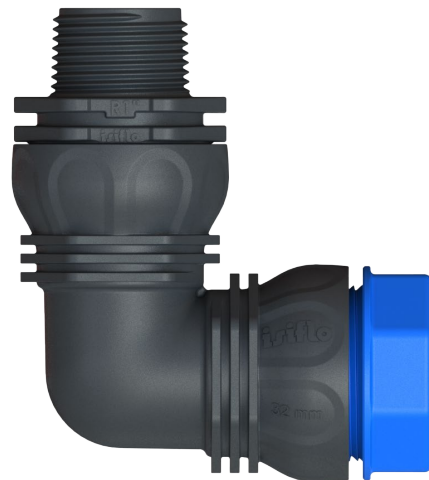

TYPE 121: MALE ELBOW 90°

D x R	Item Number
25 mm x ¾"	871212525
32 mm x 1"	871213232
40 mm x 1 ¼"	871214040
50 mm x 1 ½"	871215050
63 mm x 2"	871216363