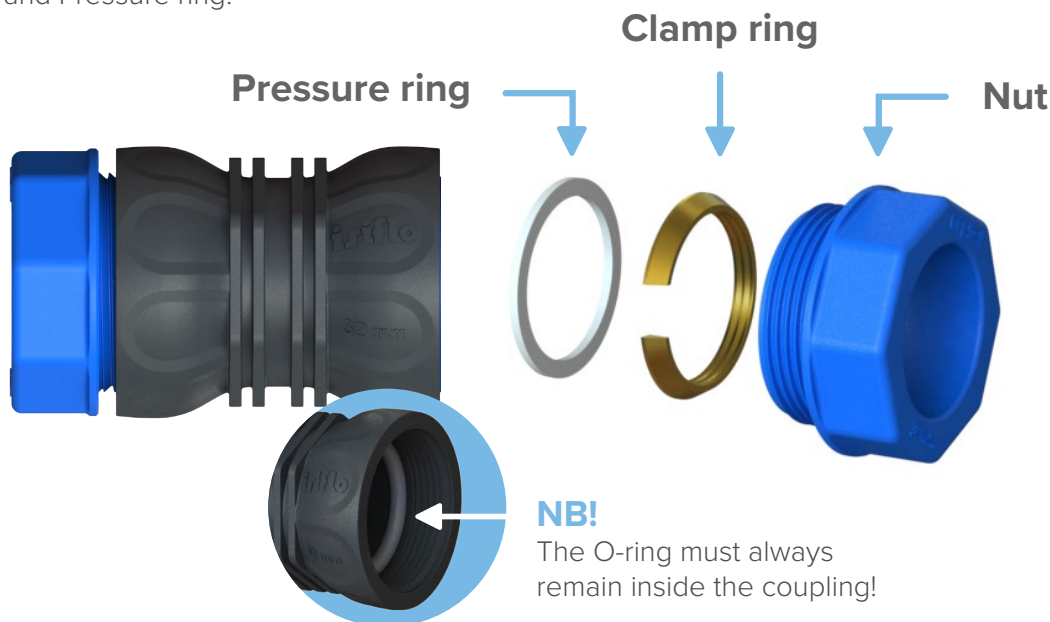

TYPE 146/147: MALE ADAPTOR

Di x R	Type	Item Number
32 mm x 1 ¼"	146	8212464
25 mm x ¾"	147	8212473
32 mm x 1"	147	8212474
40 mm x 1 ¼"	147	8212475
50 mm x 1 ½"	147	8212476
63 mm x 2"	147	8212477

TYPE 148: FEMALE ADAPTOR

Di x R	Item Number
25 mm x ¾"	8212483
32 mm x 1"	8212484
40 mm x 1 ¼"	8212485
50 mm x 1 ½"	8212486
63 mm x 2"	8212487

BUILDING BRICK SYSTEM

ECO LINE ADAPTS TO YOUR NEEDS

Using the unique lego system, the Eco Line range lets you add **male and female threads and reducers** to any couplings.

This gives you the freedom and ease of use to handle a wide range of connections without the need of specialized couplings.

Start with a straight coupling, elbow or tee - and go anywhere!
Adaptors available for sizes Ø 25-63 mm.

STEP 1:

Remove Nut, Clamp ring and Pressure ring.

STEP 2:

Add adapter.

TYPE 100:
Straight Coupling

TYPE 147:
Male Adaptor

Straight Coupling
w/ Male Threads

WANT TO KNOW MORE ABOUT ISIFLO AND SUSTAINABILITY?