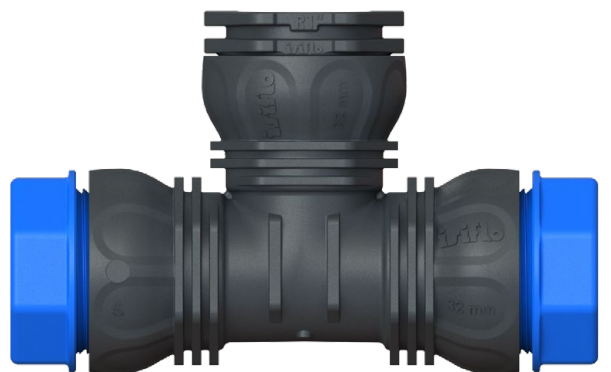

TYPE 132: TEE FEMALE

D x R x D	Item Number
25 mm x ¾" x 25 mm	871322525
32 mm x 1" x 32 mm	871323232
40 mm x 1¼" x 40 mm	871324040
50 mm x 1½" x 50 mm	871325050
63 mm x 2" x 63 mm	871326363