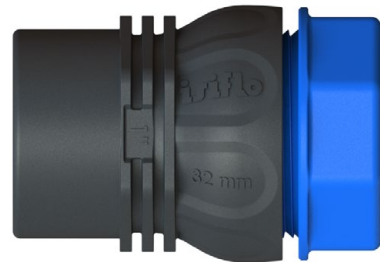

TYPE 100: STRAIGHT COUPLING

D x D	Item Number
20 x 20 mm	871002020
25 x 25 mm	871002525
32 x 32 mm	871003232
40 x 40 mm	871004040
50 x 50 mm	871005050
63 x 63 mm	871006363

TYPE 102: STRAIGHT REDUCER

D x D	Item Number
25 x 20 mm	871022520
32 x 25 mm	871023225
40 x 32 mm	871024032
50 x 40 mm	871025040
63 x 50 mm	871026350

D = Dimension (OD) in mm
 Di = Isifo's thread dimension
 R = Conical pipe thread acc. to ISO 7
 G = Cylindrical pipe thread acc. to ISO 228

TYPE 105/110/112: MALE COUPLING

D x R	Item Number
20 mm x ½"	871102020
25 mm x ¾"	871102525
25 mm x ½"	871102520
25 mm x 1"	871102532
32 mm x ¾"	871103225
32 mm x 1"	871103232
32 mm x 1 ¼"	871103240
40 mm x 1 ¼"	871104040
50 mm x 1 ½"	871105050
63 mm x 2"	871106363

“ A COMPLETE RANGE
OF COMPOSITE
COUPLINGS

TYPE 120: ELBOW 90°

D x D	Item Number
20 x 20 mm	871202020
25 x 25 mm	871202525
32 x 32 mm	871203232
40 x 40 mm	871204040
50 x 50 mm	871205050
63 x 63 mm	871206363