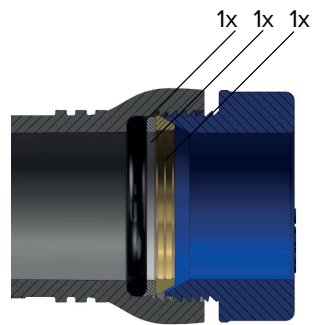

Composite

CLAMP RING

DZR Brass

AREA OF USE

DRINKING WATER

Operating pressure: Max 16 bar

Pipes: PEHD, PEHD according to EN-12201. PVC according to EN 1452.

PEX according to BRL-K17301.

Support insert required for PEX and thin-walled PE pipes >SDR17

INSTALLATION INSTRUCTIONS

1

2

3

4

TYPE 101: REPAIR COUPLING

D x D	Item Number
20 x 20 mm	871012020
25 x 25 mm	8211013
32 x 32 mm	8211014
40 x 40 mm	8211015
50 x 50 mm	8211016
63 x 63 mm	8211017