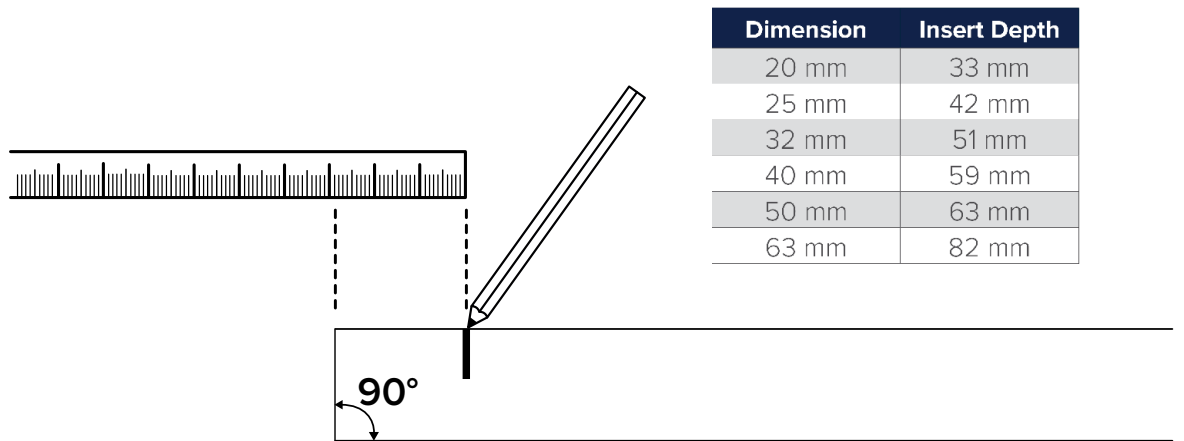

INSTALLATION INSTRUCTIONS

1

2

3

4